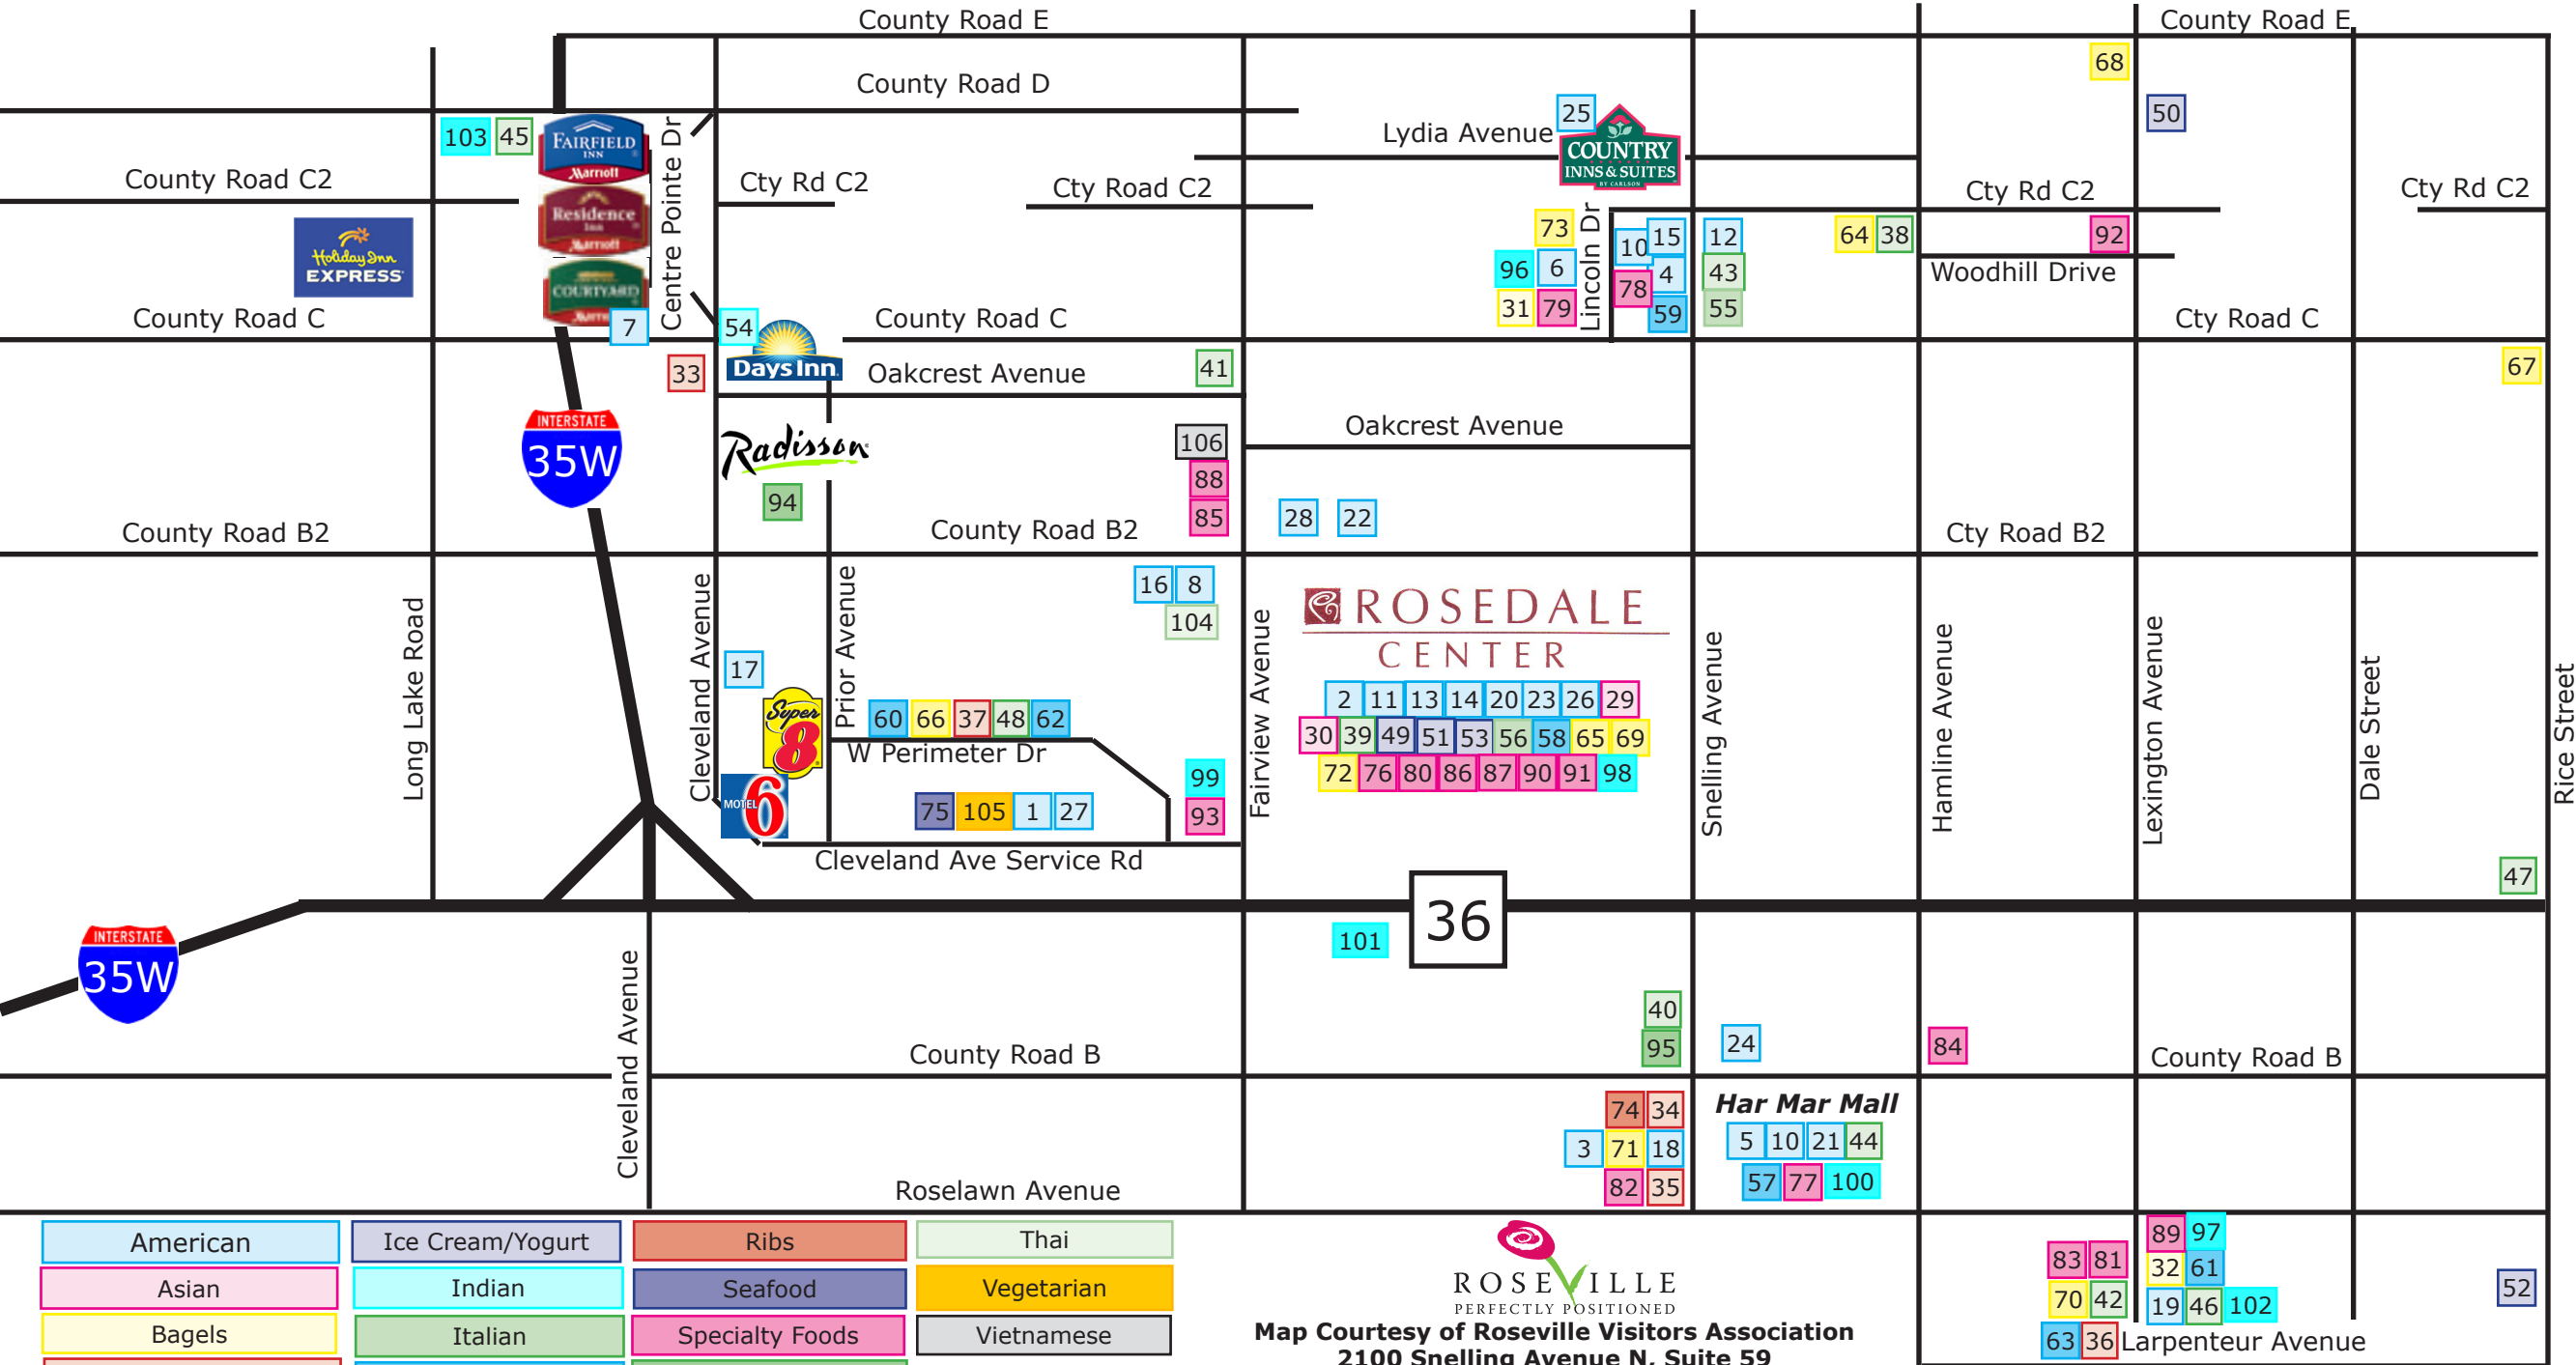

ROSEVILLE RESTAURANT MAP

American	Ice Cream/Yogurt	Ribs	Thai
Asian	Indian	Seafood	Vegetarian
Bagels	Italian	Specialty Foods	Vietnamese
Burgers	Mexican	Steak/Beef	
Chinese	Pizza	Subs/Sandwiches	

ROSEVILLE
 PERFECTLY POSITIONED
 Map Courtesy of Roseville Visitors Association
 2100 Snelling Avenue N, Suite 59
 651-633-3002 or 877-980-3002
www.visitroseville.com